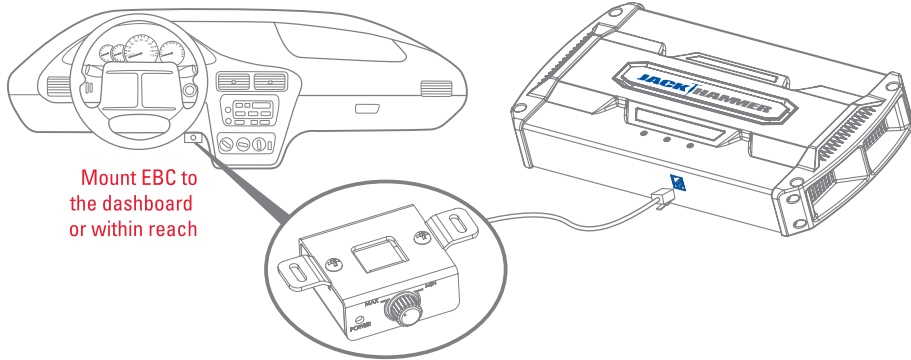

JACK HAMMER™

JH1200 – 1200 WATT MONO BLOCK, CLASS-D, JACKHAMMER AMPLIFIER

EBC MOUNTING

Mount EBC to the dashboard or within reach

JACKSTAND™ INSTALLATION

CAUTION: JackStands are designed for stacking a maximum of three tiers of JackHammer Amplifiers and are not intended for installation within the passenger compartment of the vehicle.

EBC ADJUSTMENT

ACTIVE FAN COOLING™ WARNING

Do not block air inlets (top) or outlets (sides) for best performance