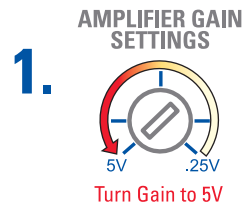

EBC ADJUSTMENT