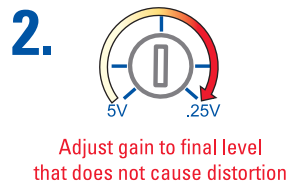

EBC ADJUSTMENT