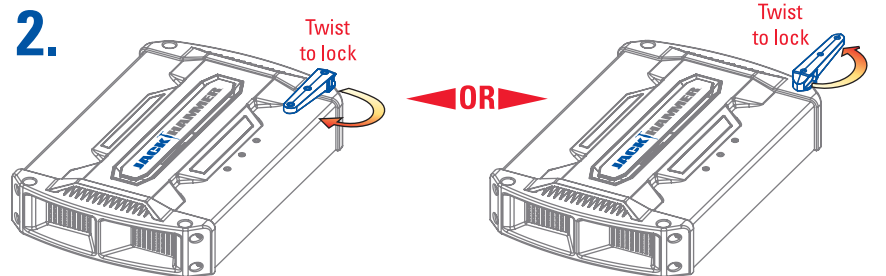

JACK HAMMER™

JH1200 – 1200 WATT MONO BLOCK, CLASS-D, JACKHAMMER AMPLIFIER

EBC MOUNTING

Mount EBC to the dashboard or within reach

JACKSTAND™ INSTALLATION

CAUTION: JackStands are designed for stacking a maximum of three tiers of JackHammer Amplifiers and are not intended for installation within the passenger compartment of the vehicle.

EBC ADJUSTMENT

ACTIVE FAN COOLING™ WARNING

Do not block air inlets (top) or outlets (sides) for best performance