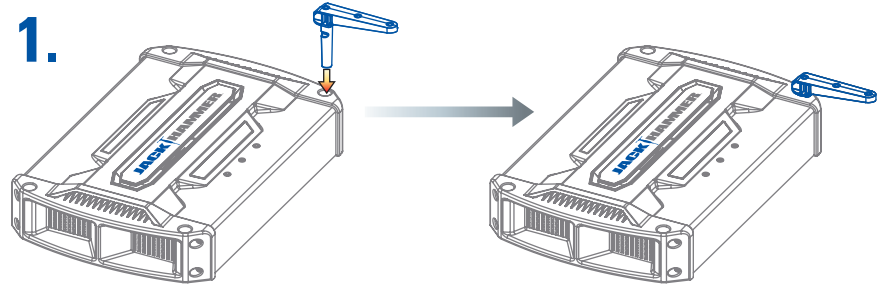

JACK HAMMER™

JH1200 – 1200 WATT MONO BLOCK, CLASS-D, JACKHAMMER AMPLIFIER

EBC MOUNTING

Mount EBC to the dashboard or within reach

JACKSTAND™ INSTALLATION

CAUTION: JackStands are designed for stacking a maximum of three tiers of JackHammer Amplifiers and are not intended for installation within the passenger compartment of the vehicle.

EBC ADJUSTMENT

ACTIVE FAN COOLING™ WARNING

Do not block air inlets (top) or outlets (sides) for best performance