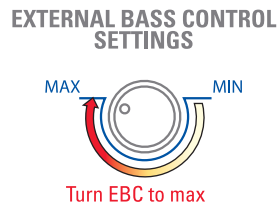

JACK HAMMER™

JH1200 – 1200 WATT MONO BLOCK, CLASS-D, JACKHAMMER AMPLIFIER

EBC MOUNTING

Mount EBC to the dashboard or within reach

JACKSTAND™ INSTALLATION

CAUTION: JackStands are designed for stacking a maximum of three tiers of JackHammer Amplifiers and are not intended for installation within the passenger compartment of the vehicle.

EBC ADJUSTMENT

ACTIVE FAN COOLING™ WARNING

Do not block air inlets (top) or outlets (sides) for best performance