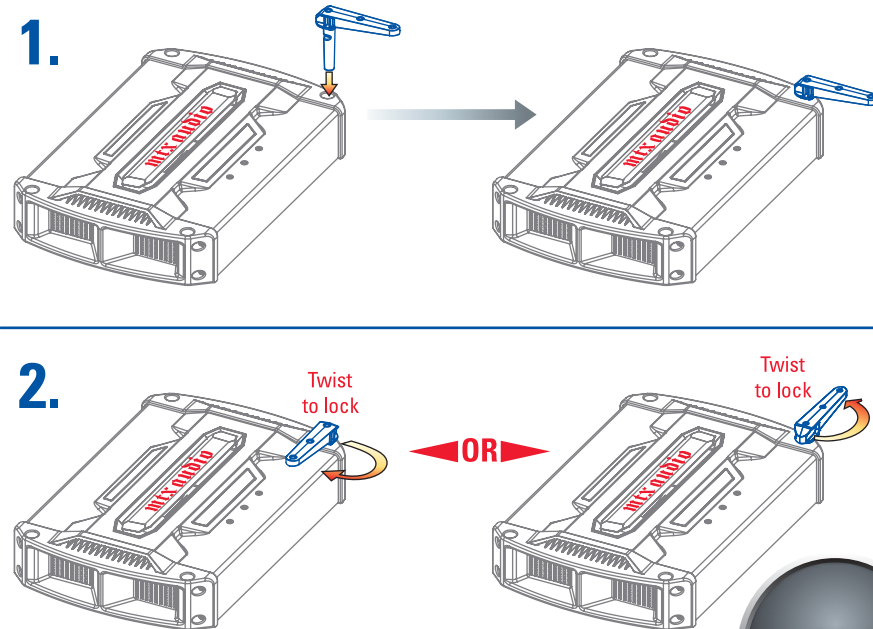

EBC MOUNTING

EBC ADJUSTMENT

NOTE: EBC will adjust the output level of the sub channels only.

JACKSTAND™ INSTALLATION

CAUTION: JackStands are designed for stacking a maximum of 3 tiers of RFL Series Amplifiers and are not intended for installation within the passenger compartment of the vehicle.

ACTIVE FAN COOLING™ WARNING

Do not block air inlets (top) or outlets (sides) for best performance