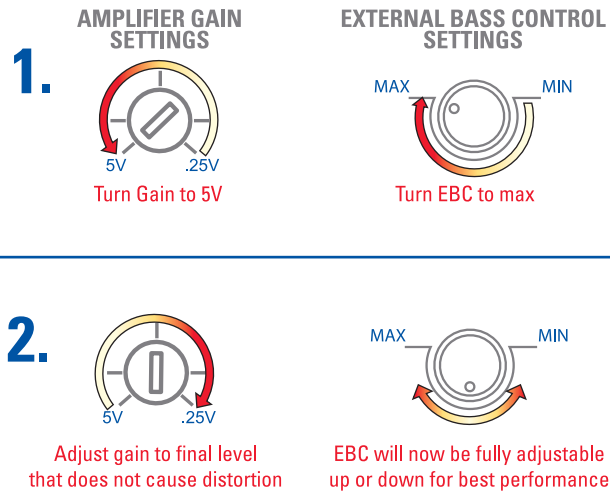

EBC MOUNTING

EBC ADJUSTMENT

NOTE: EBC will adjust the output level of the sub channels only.

JACKSTAND™ INSTALLATION

CAUTION: JackStands are designed for stacking a maximum of 3 tiers of RFL Series Amplifiers and are not intended for installation within the passenger compartment of the vehicle.

ACTIVE FAN COOLING™ WARNING

Do not block air inlets (top) or outlets (sides) for best performance