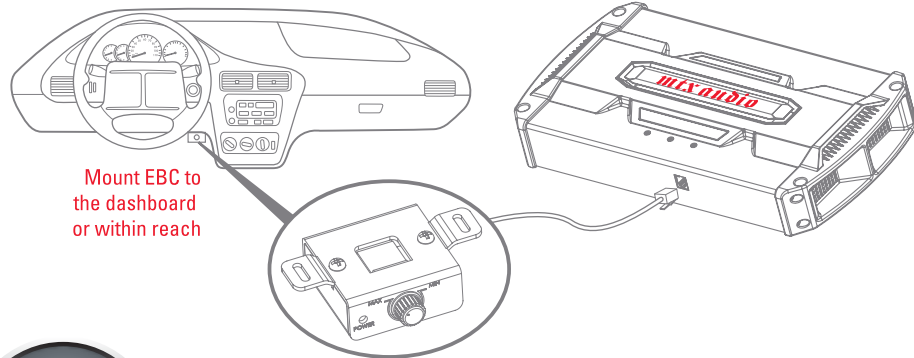

EBC MOUNTING

EBC ADJUSTMENT

NOTE: EBC will adjust the output level of the sub channels only.

JACKSTAND™ INSTALLATION

CAUTION: JackStands are designed for stacking a maximum of 3 tiers of RFL Series Amplifiers and are not intended for installation within the passenger compartment of the vehicle.

ACTIVE FAN COOLING™ WARNING

Do not block air inlets (top) or outlets (sides) for best performance