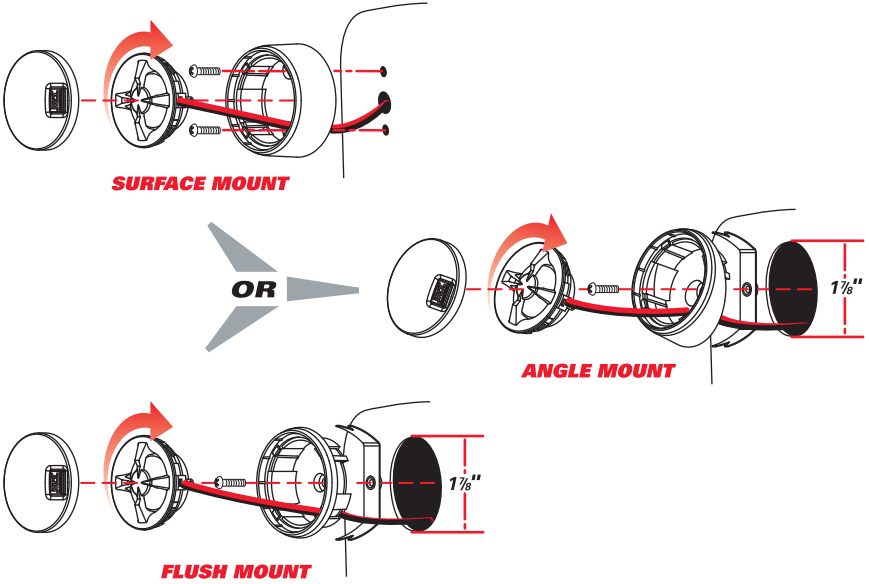

TWEETER MOUNTING

CROSSOVER CONNECTION