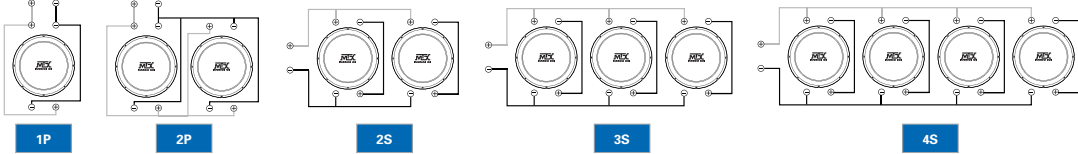

HIGH-PERFORMANCE SUBS

AMPLIFIER WIRING

DUAL VOICE COIL
SINGLE VOICE COIL

MTX
BIGGEST
BOLDEST
BASS

MATCH THE MODEL NUMBER OF AN MTX AUDIO AMPLIFIER WITH THE MODEL NUMBER OF AN MTX AUDIO SUBWOOFER TO SEE WHICH SUBWOOFERS AND WIRING CONFIGURATIONS WE RECOMMEND FOR THE BEST PERFORMANCE
MTX.COM

MTX
AUDIO