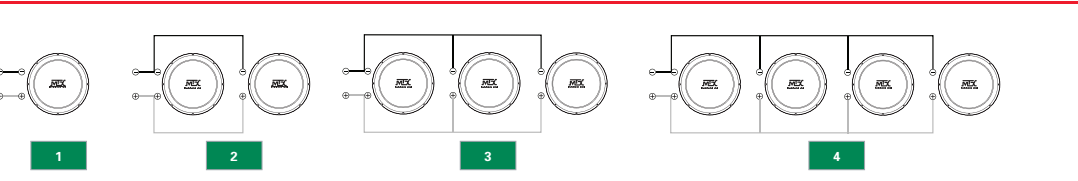

HIGH-PERFORMANCE SUBS

AMPLIFIER WIRING

DUAL VOICE COIL
SINGLE VOICE COIL

MTX
BIGGEST
BOLDEST
BASS

MATCH THE MODEL NUMBER OF AN MTX AUDIO AMPLIFIER WITH THE MODEL NUMBER OF AN MTX AUDIO SUBWOOFER TO SEE WHICH SUBWOOFERS AND WIRING CONFIGURATIONS WE RECOMMEND FOR THE BEST PERFORMANCE
MTX.COM

MTX
AUDIO